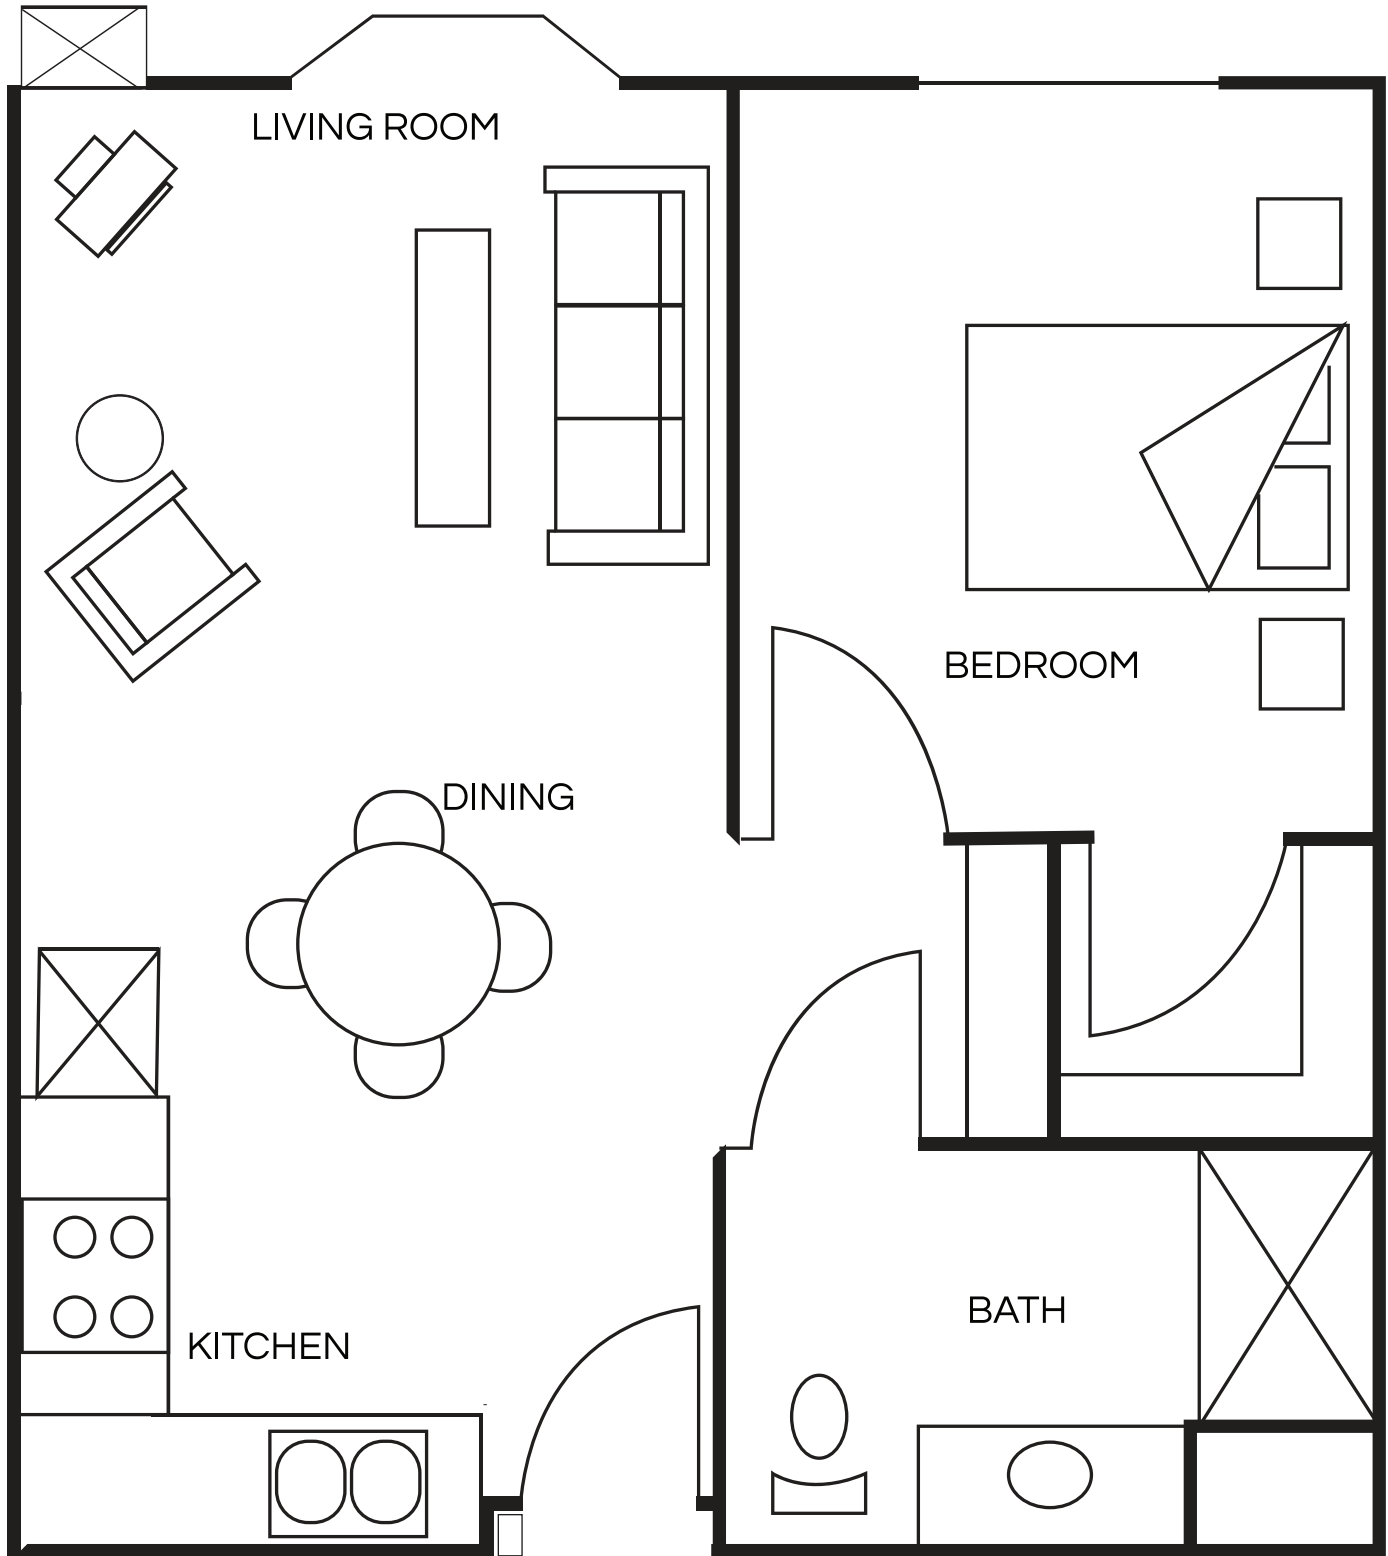

SPRINGVALE ASSISTED LIVING

**1 Bedroom Apartment
516 square feet**